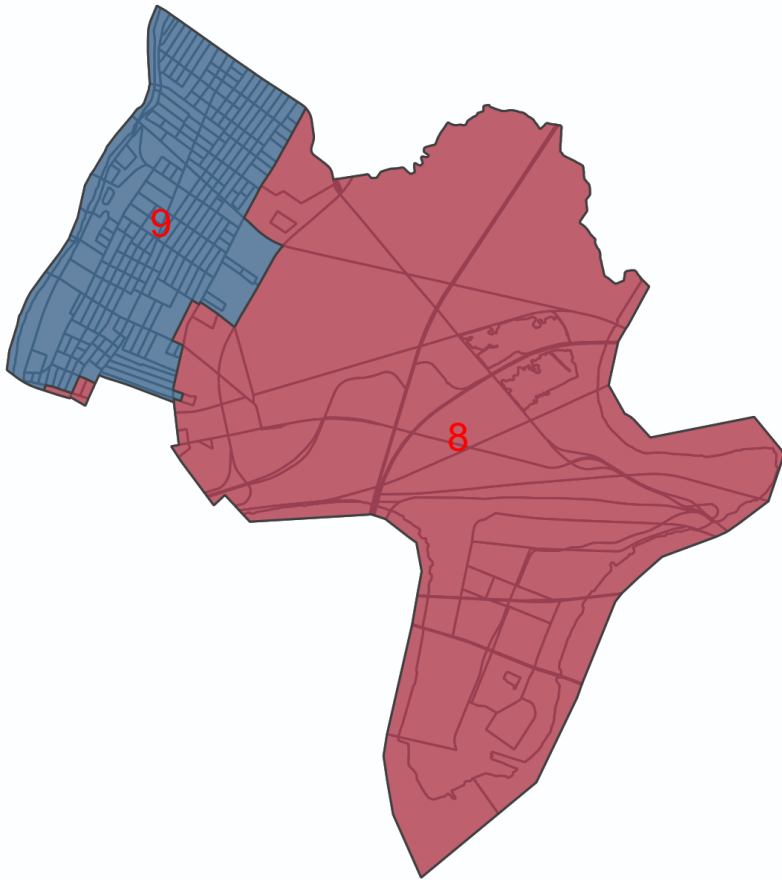

# New Jersey Congressional Districts 2022-2031

## Kearny town

Adopted by the New Jersey Congressional Redistricting Commission on December 22, 2021

0 0.2 0.4 0.6 mi