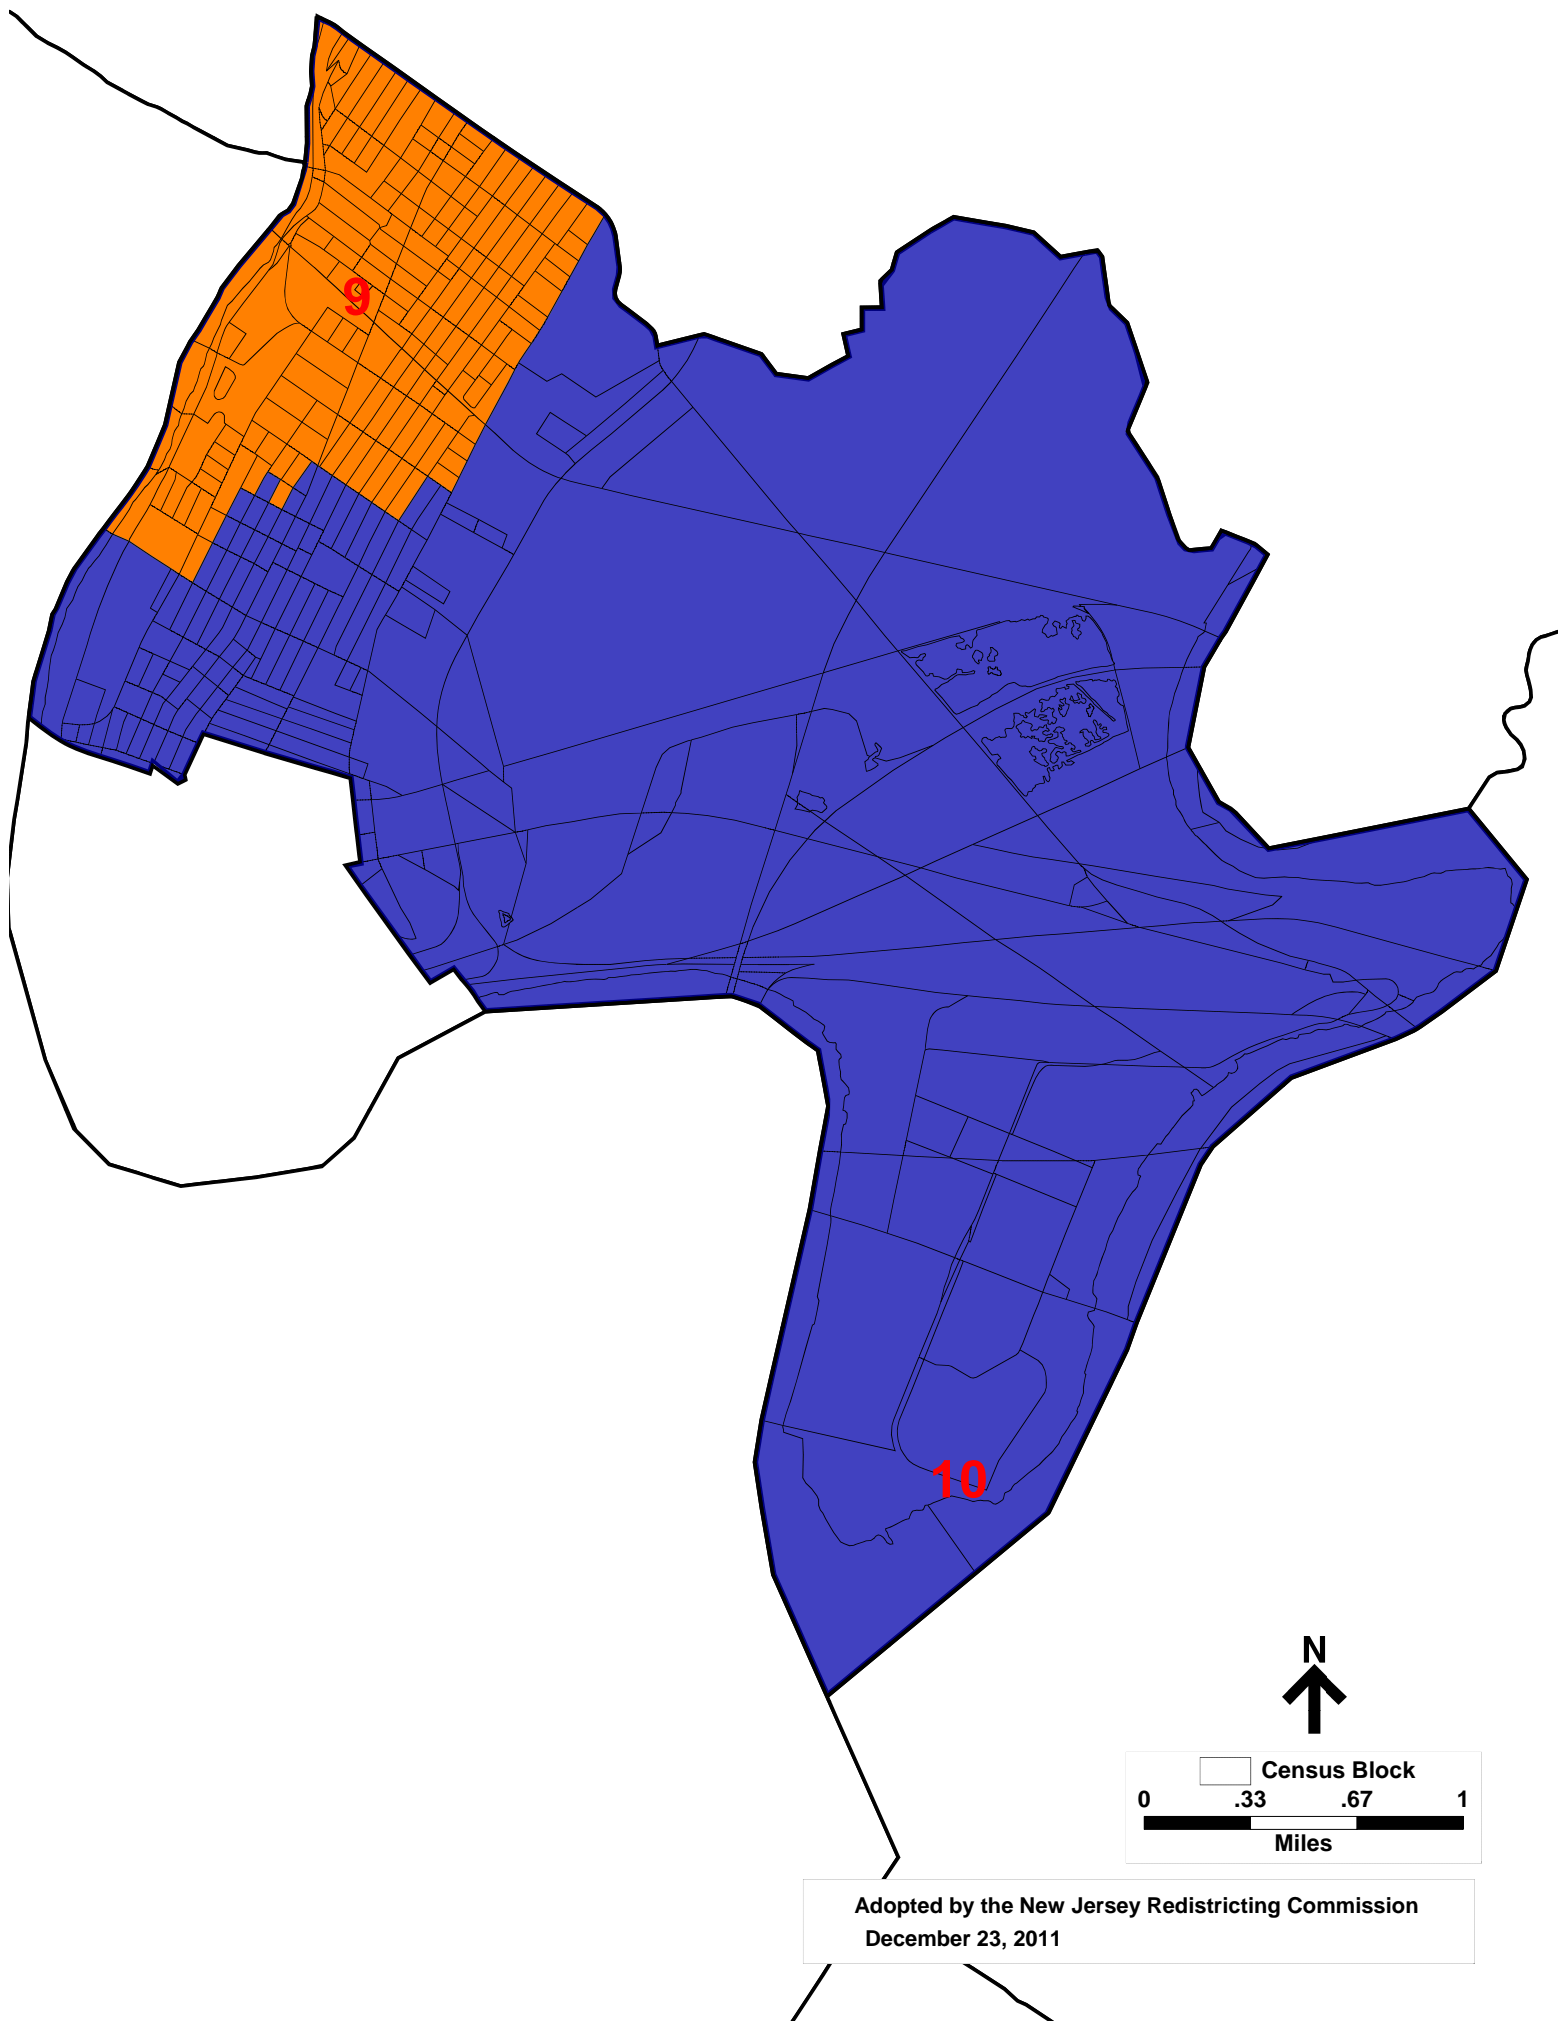

NEW JERSEY
CONGRESSIONAL DISTRICTS
2012 - 2021

Kearny

Adopted by the New Jersey Redistricting Commission
December 23, 2011