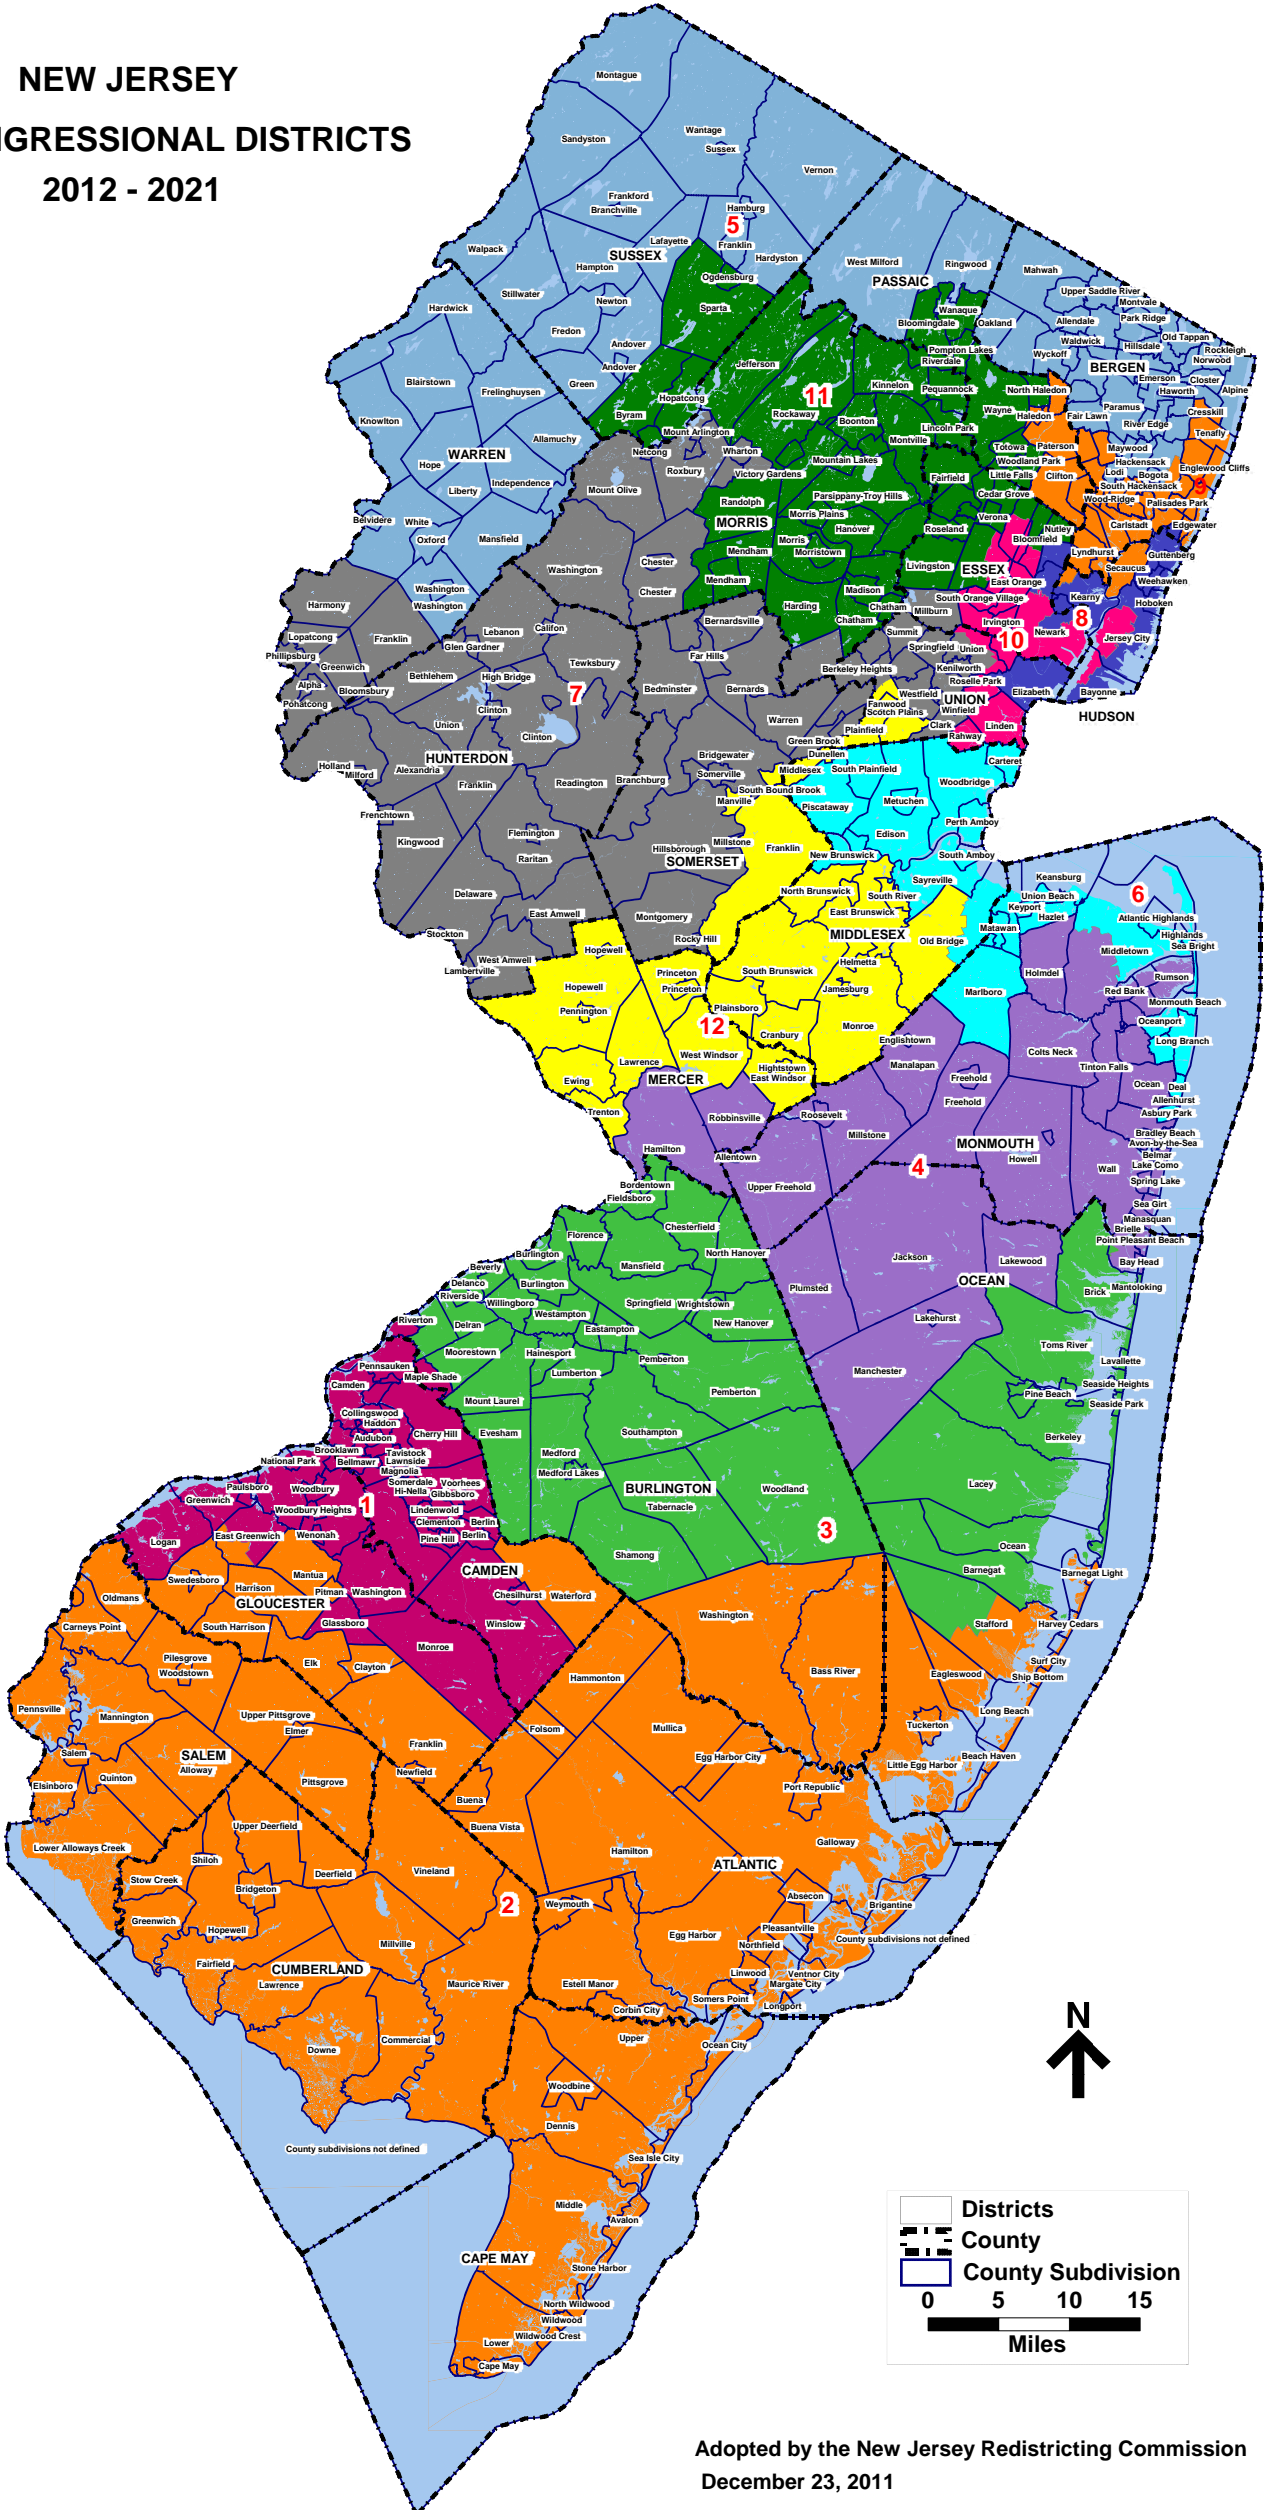

NEW JERSEY CONGRESSIONAL DISTRICTS 2012 - 2021

Adopted by the New Jersey Redistricting Commission
December 23, 2011