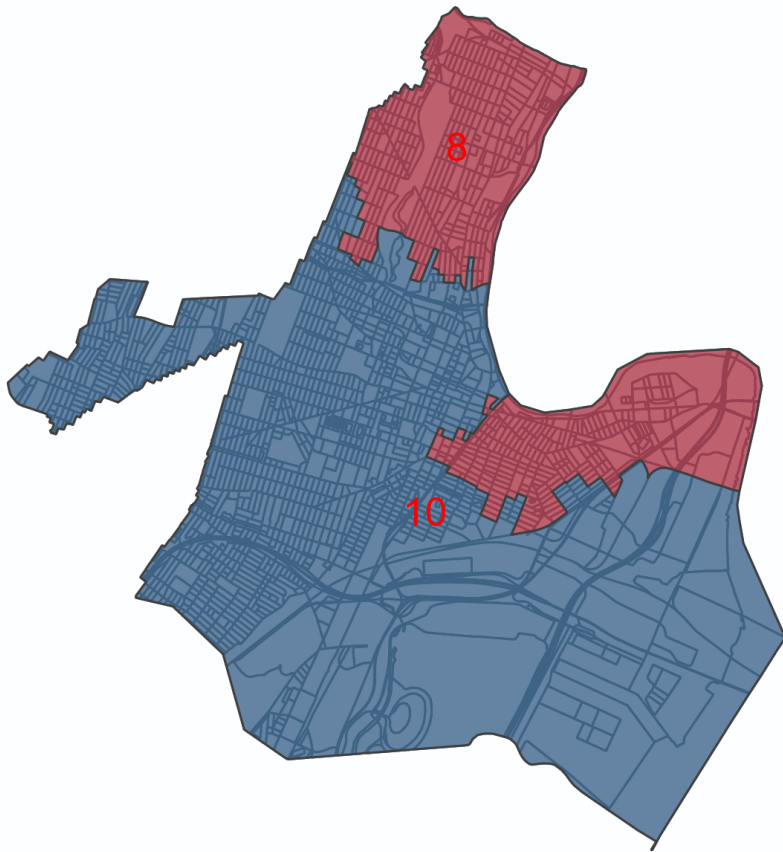

New Jersey Congressional Districts 2022-2031

Newark

Adopted by the New Jersey Congressional Redistricting Commission on December 22, 2021

0 0.3 0.6 0.9 mi