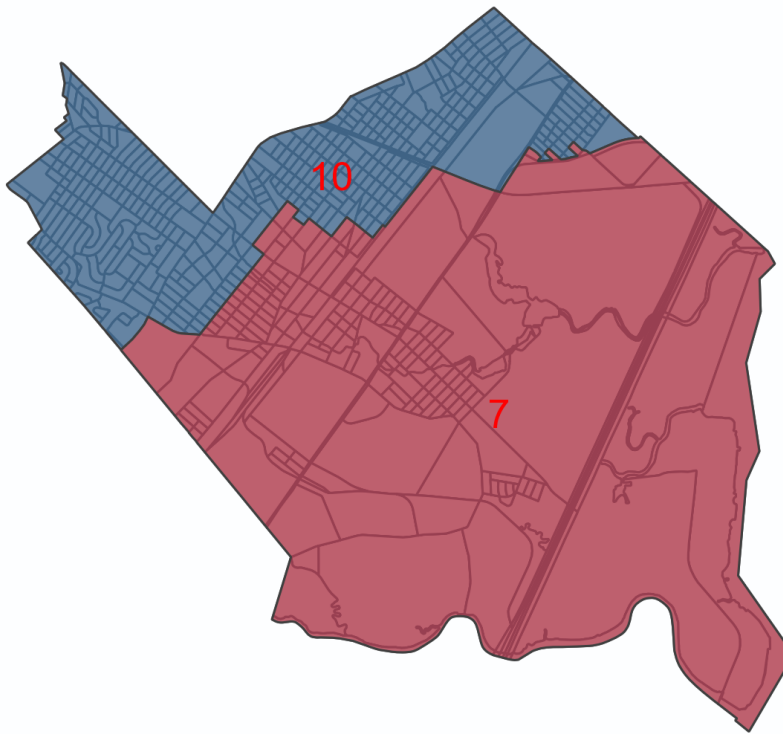

New Jersey Congressional Districts 2022-2031

Linden

Adopted by the New Jersey Congressional Redistricting Commission on December 22, 2021

0 0.2 0.4 0.6 mi