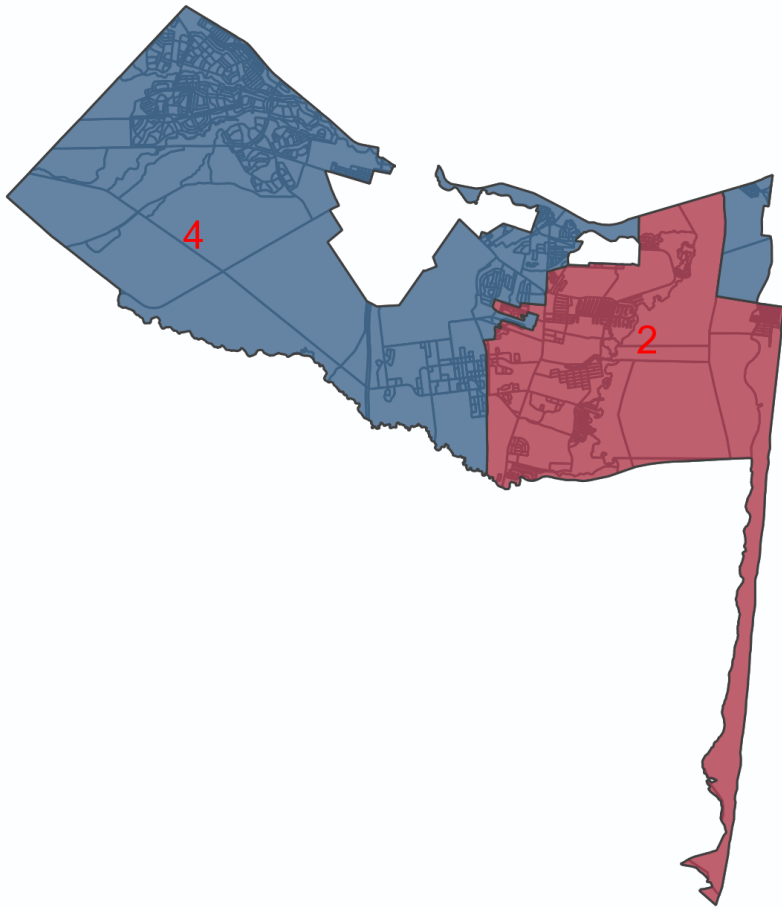

# New Jersey Congressional Districts 2022-2031

## Berkeley

Adopted by the New Jersey Congressional Redistricting Commission on December 22, 2021

0 0.6 1.2 1.8 mi